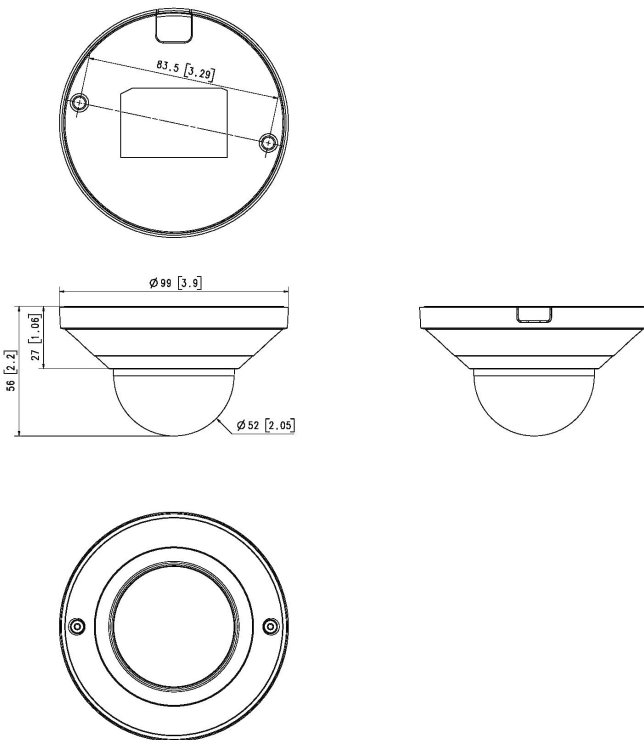

Mechanical

Color / Material	White / Plastic
RAL Code	RAL9003
Product Dimensions / Weight	ø99.0x56.0mm(ø3.9x2.2"), 145g(0.32 lb)

DORI (EN62676-4 standard)

Detect (25PPM/ 8PPF)	40.0m(131.36ft)
Observe (63PPM/ 19PPF)	16.0m(52.54ft)
Recognize (125PPM/ 38PPF)	8.0m(26.27ft)
Identify (250PPM/ 76PPF)	4.0m(13.14ft)

QND-6021

2M H.265 Dome Camera(Q mini)

CAD

Unit:mm [inch]

milimeter (inch)