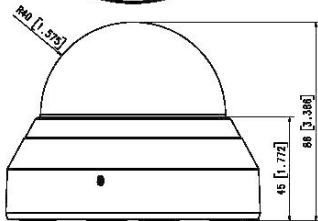

CAD

Unit:mm [inch]

NO	PART NAME	CODE NO.	MATERIAL	Q'TY	REMARK
1	FINAL ASSY QND SERIES	618788	MATERIAL	1	REMARK

Unit:mm [inch]