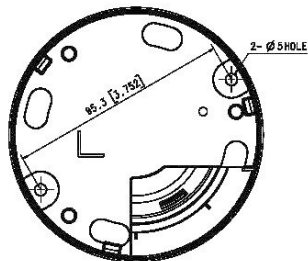

EXP. CHANGE

UNIT	MM	DESIGN	CHECK	APPROVAL	PART NAME	FINAL ASSY QND SERIES
SCALE	1/1	14.10.20			MODEL NAME	QND SERIES
		SAMSUNG TECHWIN		CODE NO.	-