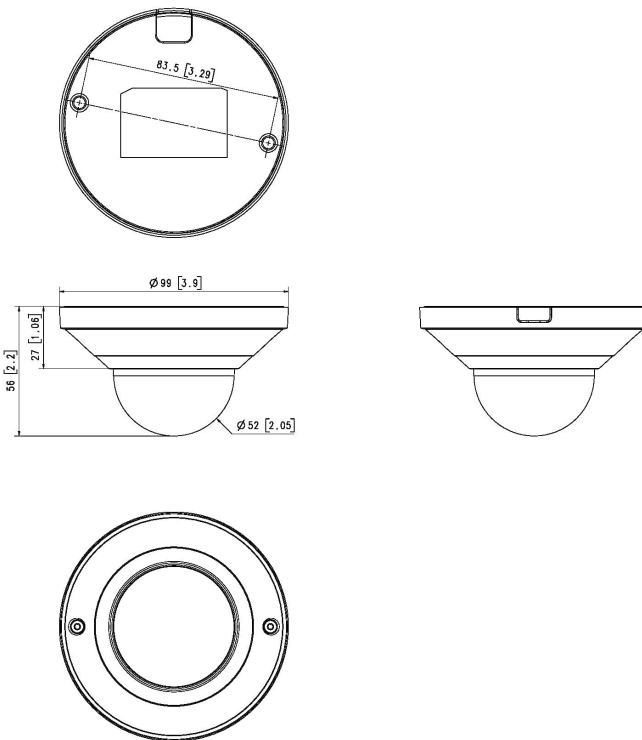

Mechanical	
Color / Material	White / Plastic
RAL Code	RAL9003
Product Dimensions / Weight	ø99.0x56.0mm(ø3.9x2.2"), 165g(0.36 lb)
Hanging Mount (Dome)	SBP-099HMW

DORI (EN62676-4 standard)	
Detect (25PPM/ 8PPF)	40.2m(12.26ft)
Observe (63PPM/ 19PPF)	16.1m(4.90ft)
Recognize (125PPM/ 38PPF)	8.0m(2.45ft)
Identify (250PPM/ 76PPF)	4.0m(1.23ft)

QND-8011

5M H.265 Dome Camera(Q mini)

CAD

Unit:mm [inch]

milimeter (inch)