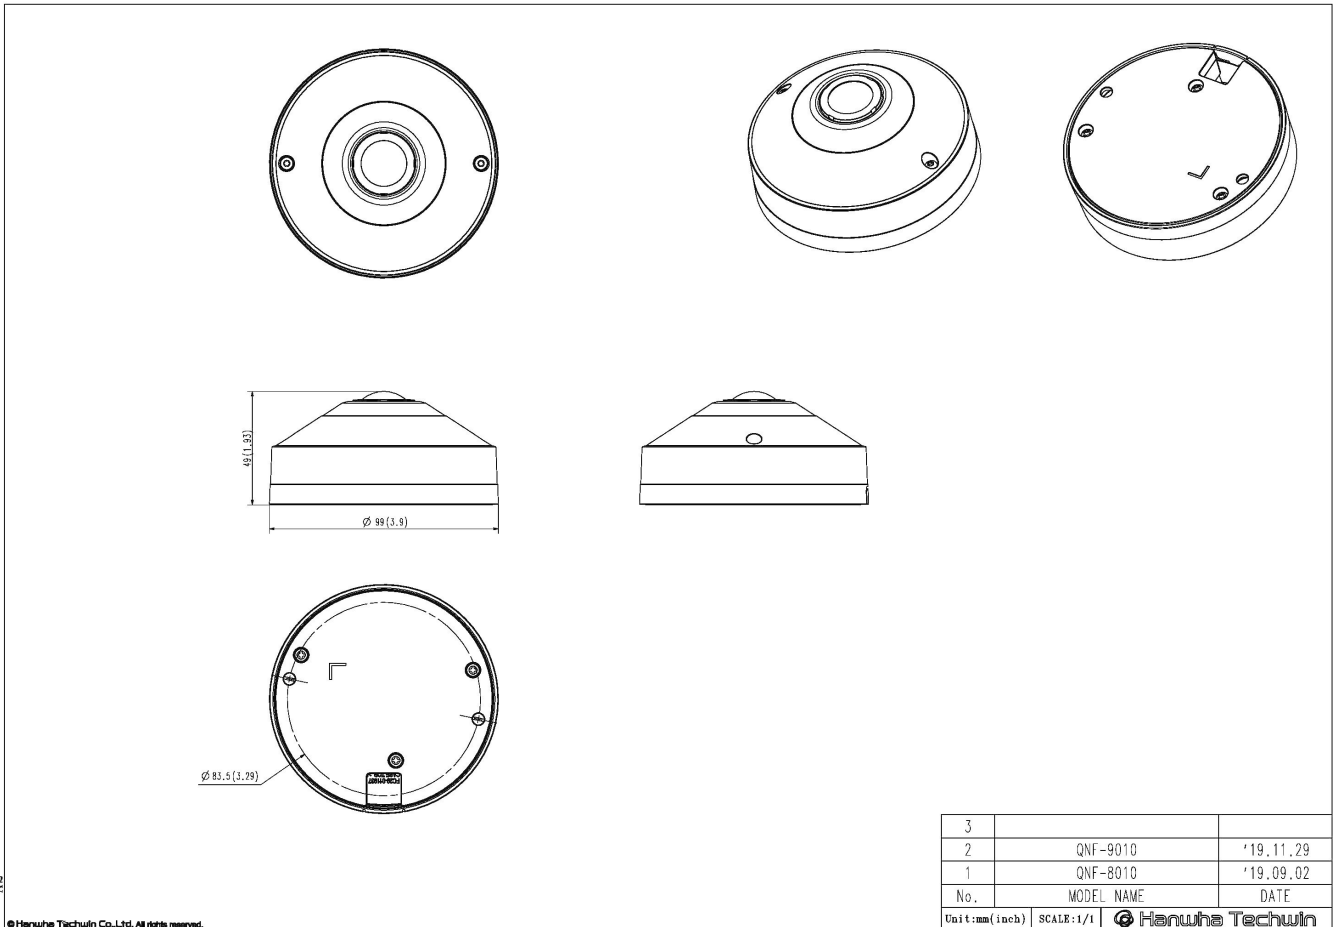

CAD

Unit:mm [inch]