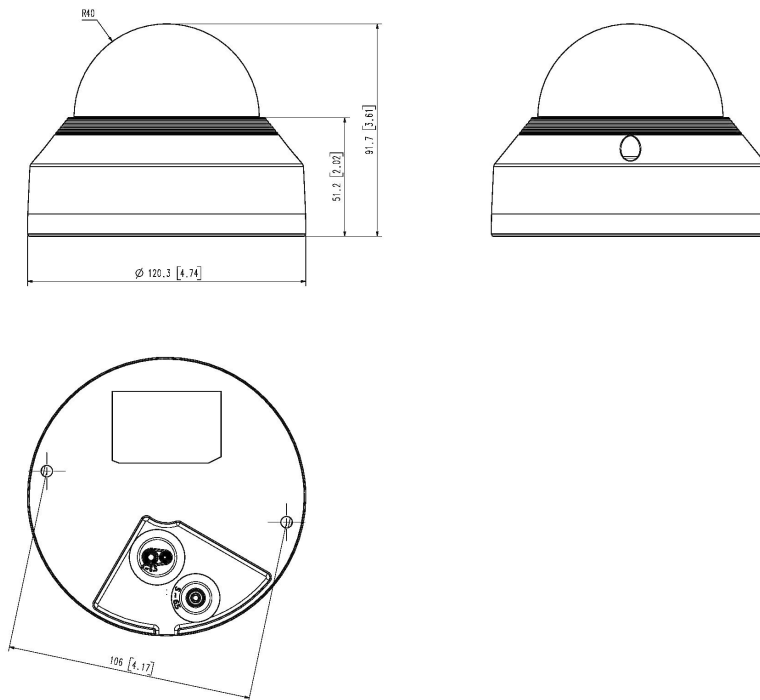

CAD

Unit:mm [inch]

NO	PART NAME	CODE NO.	MATERIAL	Q'TY	REMARK
1	FINAL_ASSY_SNVL8015R	036400	MATERIAL	1	REMARK