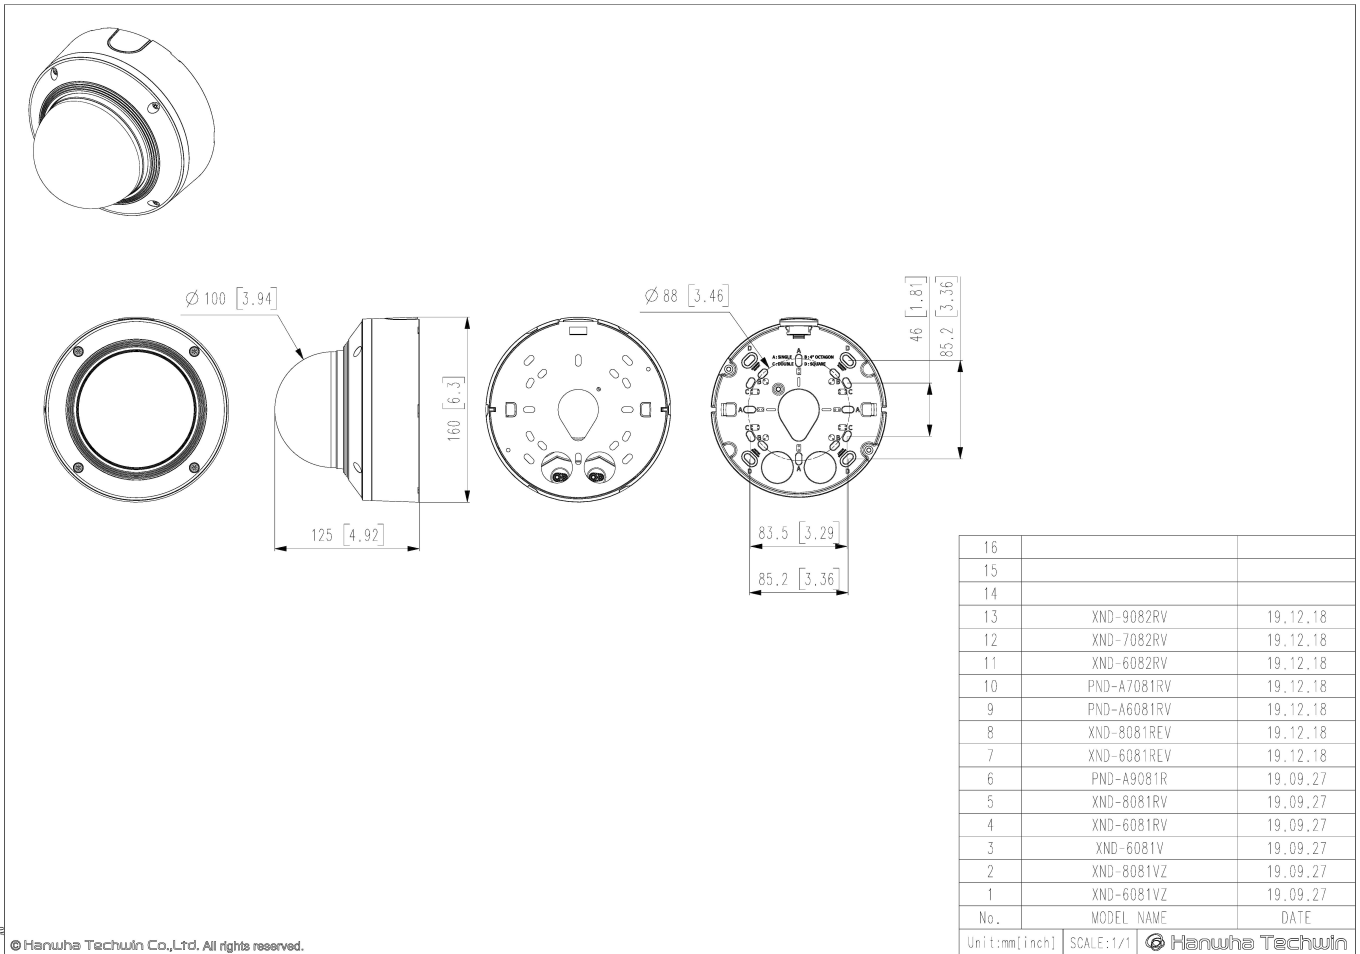

XND-6081REV

Color / Material	White / Aluminum
RAL Code	RAL9003
Product Dimensions / Weight	Ø160x125mm(6.30x4.92"), 1.45kg(3.20 lb)
Compatible Conduit hole / Gangbox	3/4"
Hanging Mount (Dome)	SBP-167HM

DORI (EN62676-4 standard)

Detect (25PPM/ 8PPF)	Wide: 22.4m(73.49ft) / Tele: 155m(508.53ft)
Observe (63PPM/ 19PPF)	Wide: 9.0m(29.53ft) / Tele: 62m(203.41ft)
Recognize (125PPM/ 38PPF)	Wide: 4.5m(14.76ft) / Tele: 31m(101.71ft)
Identify (250PPM/ 76PPF)	Wide: 2.2m(7.22ft) / Tele: 15m(49.21ft)

XND-6081REV

2MP IR PoE Extender Dome Camera

CAD

Unit:mm [inch]

© Hanwha Techwin Co., Ltd. All rights reserved.