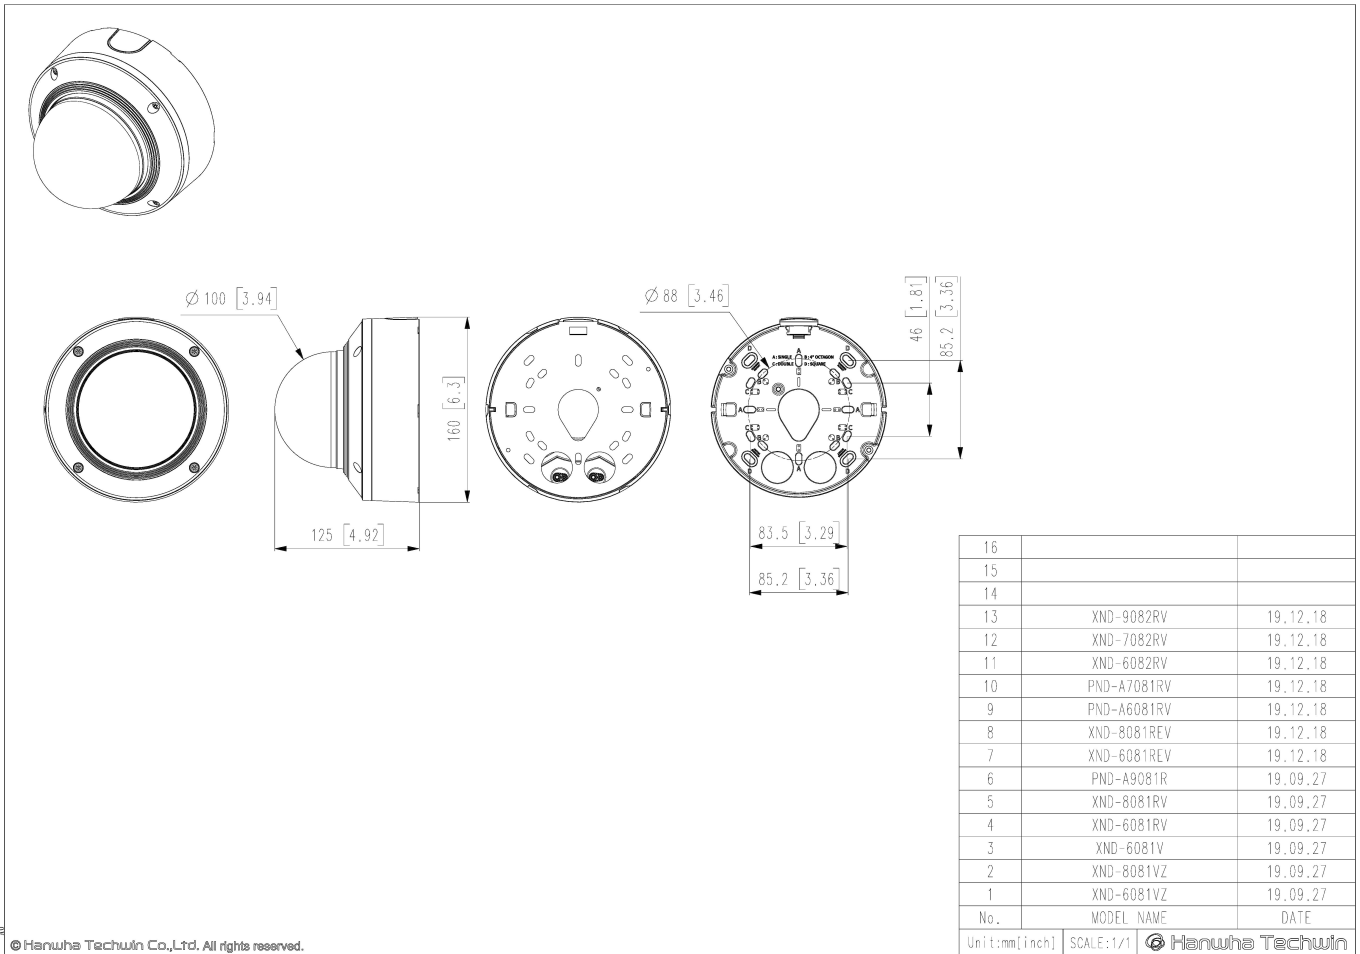

## Mechanical

Design and specifications are subject to change without notice. The latest product information / specification can be found at [HanwhaVision.com](http://HanwhaVision.com).

Hanwha Vision is formerly known as Hanwha Techwin.

XND-8081REV

Color / Material	White / Aluminum
RAL Code	RAL9003
Product Dimensions / Weight	Ø160x125mm(6.30x4.92"), 1.45kg(3.20 lb)
Hanging Mount (Dome)	SBP-167HM
<hr/>	
DORI (EN62676-4 standard)	
Detect (25PPM/ 8PPF)	Wide: 49.4m(162.07ft) / Tele: 146m(479.00ft)
Observe (63PPM/ 19PPF)	Wide: 19.7m(64.63ft) / Tele: 58m(190.29ft)
Recognize (125PPM/ 38PPF)	Wide: 9.9m(32.48ft) / Tele: 29m(95.14ft)
Identify (250PPM/ 76PPF)	Wide: 4.9m(16.08.22ft) / Tele: 15m(49.21ft)

# XND-8081REV

5MP IR PoE Extender Dome Camera

CAD

Unit:mm [inch]

© Hanwha Techwin Co., Ltd. All rights reserved.