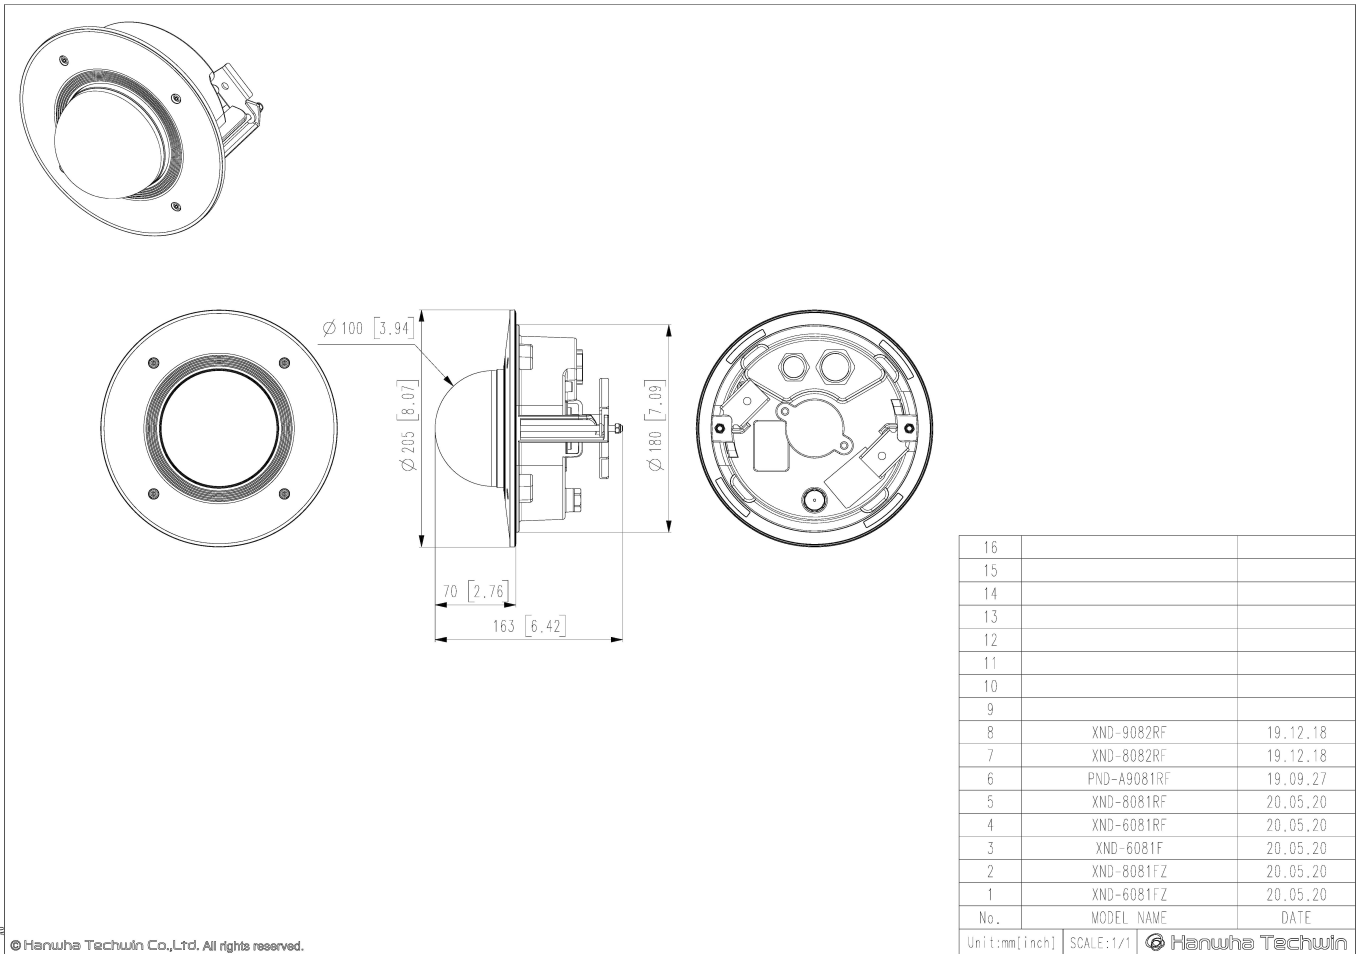

CAD

Unit:mm [inch]