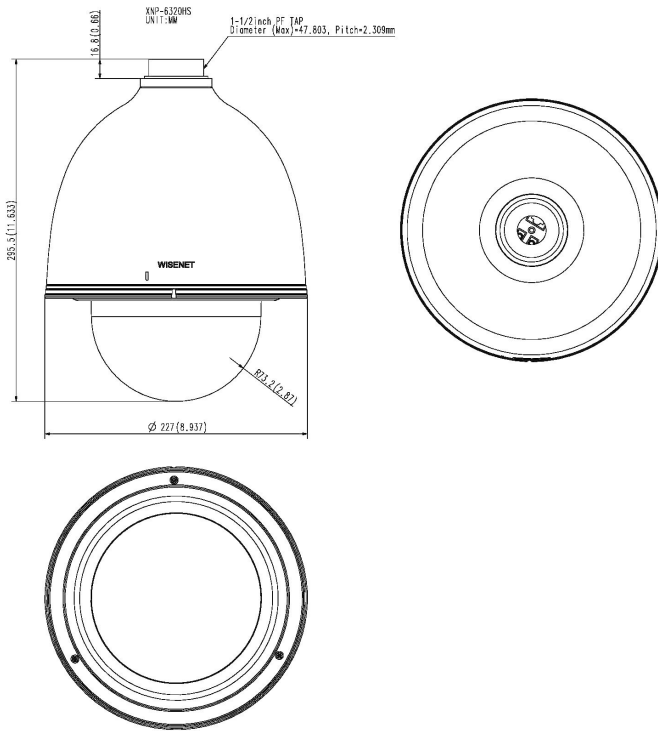

CAD

Unit:mm [inch]

NO	PART NAME	CODE NO.	MATERIAL	Q'TY	REMARK
1	FINAL ASSEMBLY		REFER TO PART DRG	1