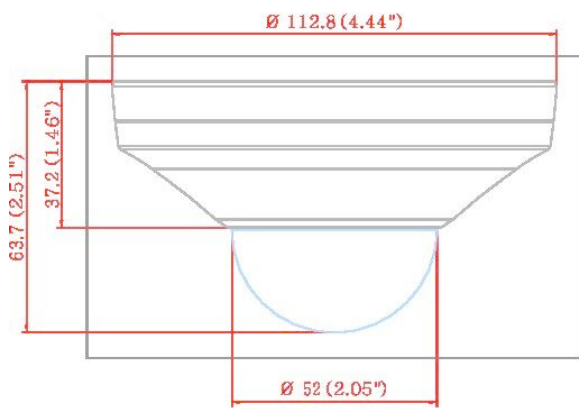

CAD

Unit:mm [inch]